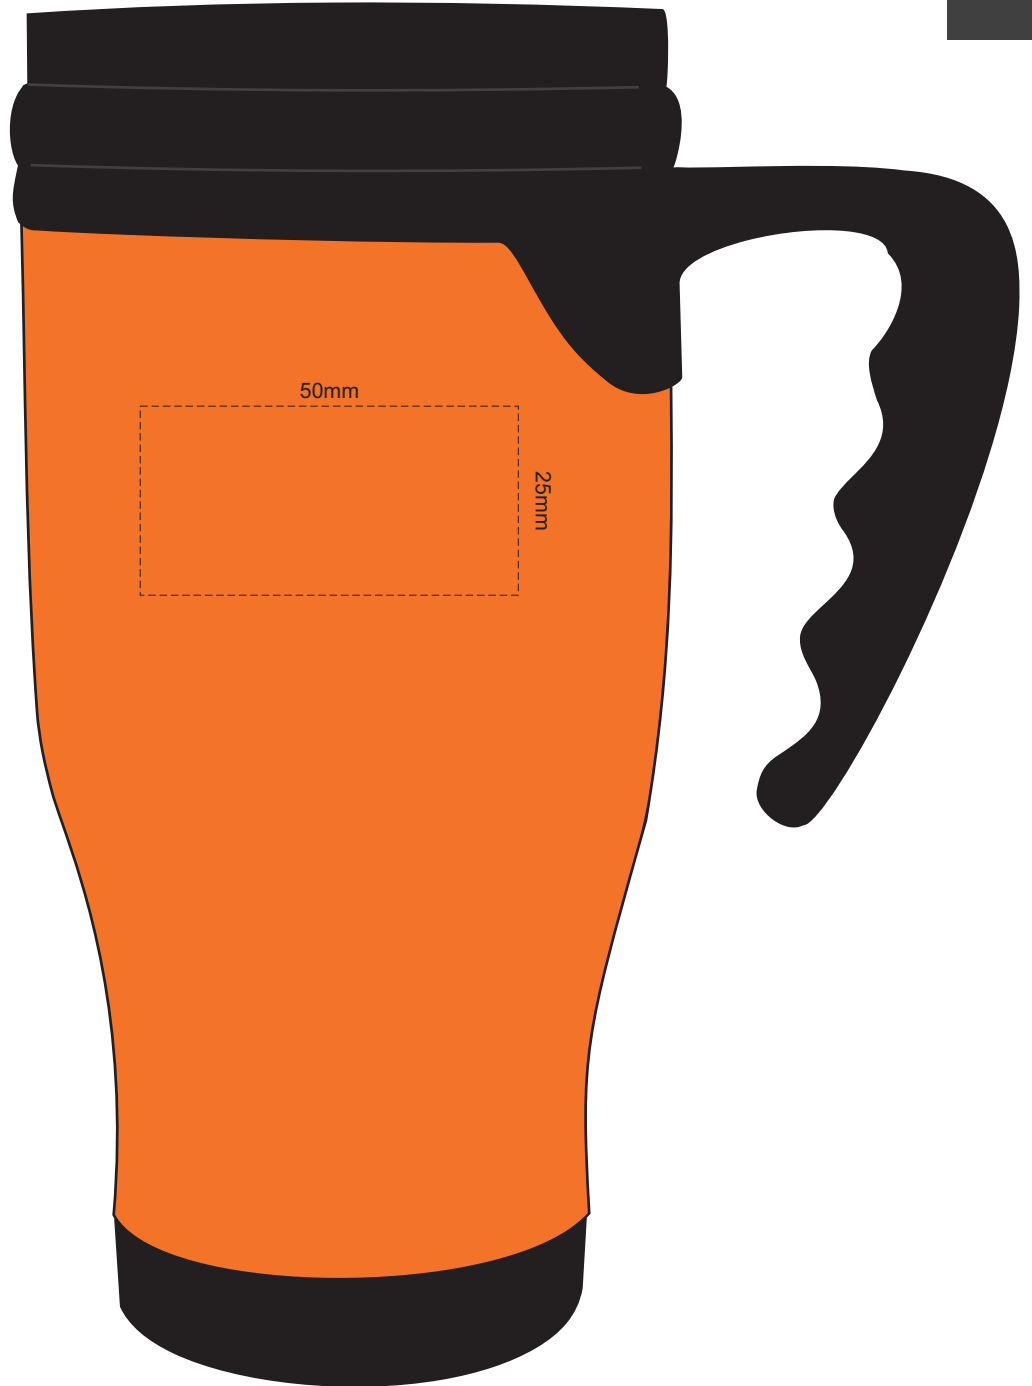

Cannot engrave on the gunmetal

100% of Actual Size
Pad Print

Cannot engrave on the gunmetal

100% of Actual Size
Pad Print

Cannot engrave on the gunmetal

100% of Actual Size Engraving

- Silver Engraves to a Natural Etch
- Engraves to a Shiny Steel Finish