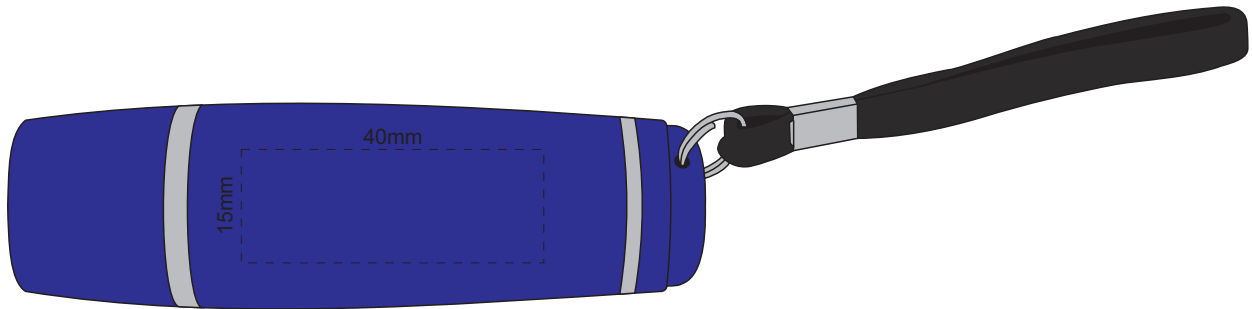

100% of Actual Size  
Pad Print

100% of Actual Size  
Laser Engraving

 Engraves to an oxidised white