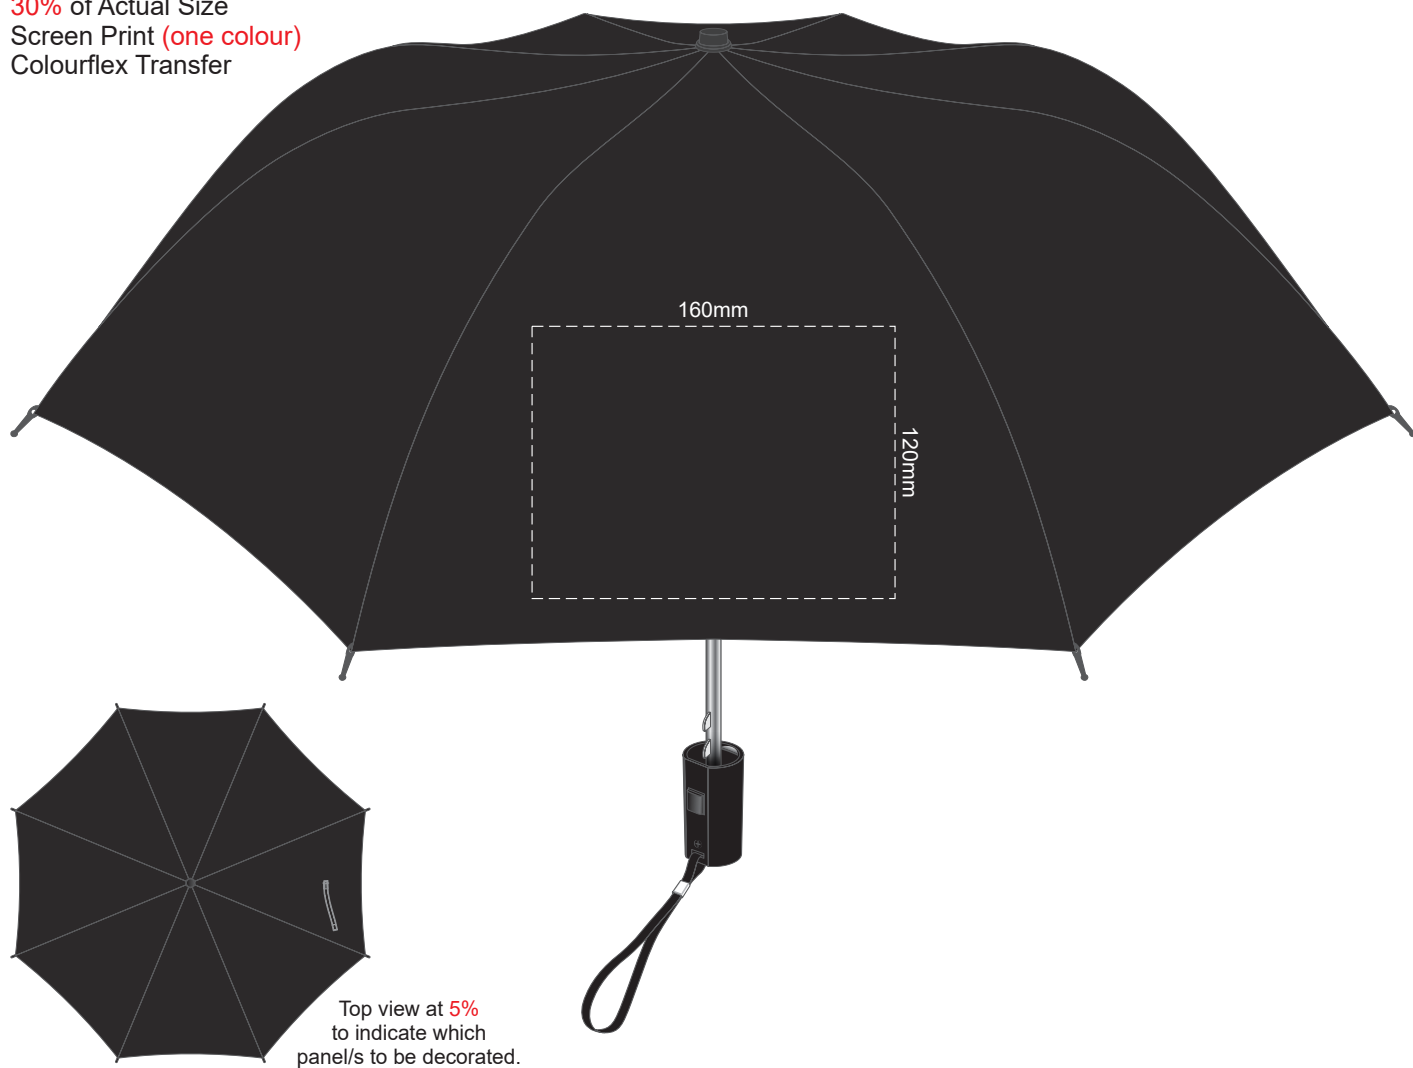

30% of Actual Size  
Screen Print (one colour)  
Colourflex Transfer

Top view at 5%  
to indicate which  
panel/s to be decorated.

All panels are printable except for the panel with tie.