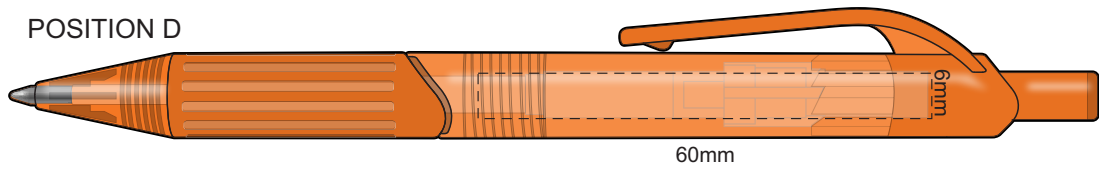

100% of Actual Size
Pad Print

100% of Actual Size
Direct Digital

100% of Actual Size
Pad Print (one side only)

100% of Actual Size
Digital Packaging Print
(one side only)

Digital Print is only available for natural option
Artwork will be printed directly onto the product via CMYK printing (no white),
colours will not be vibrant due to white ink not being available for this process.