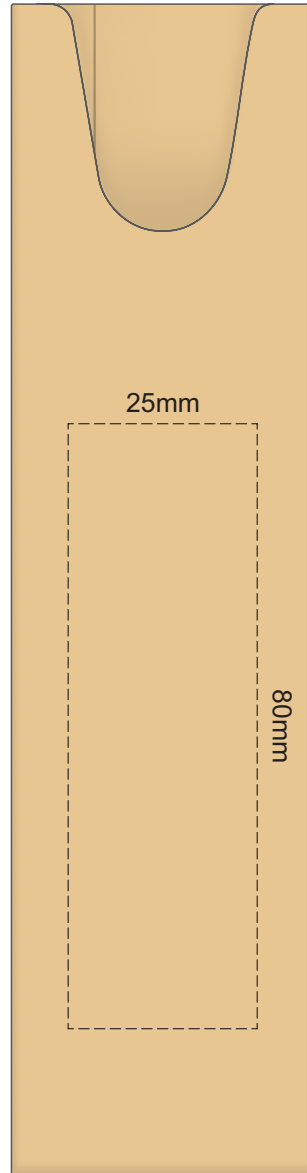

100% of Actual Size
Pad Print

100% of Actual Size
Direct Digital

100% of Actual Size
Pad Print (one side only)

100% of Actual Size
Digital Packaging Print
(one side only)

Digital Print is only available for natural option
Artwork will be printed directly onto the product via CMYK printing (no white),
colours will not be vibrant due to white ink not being available for this process.