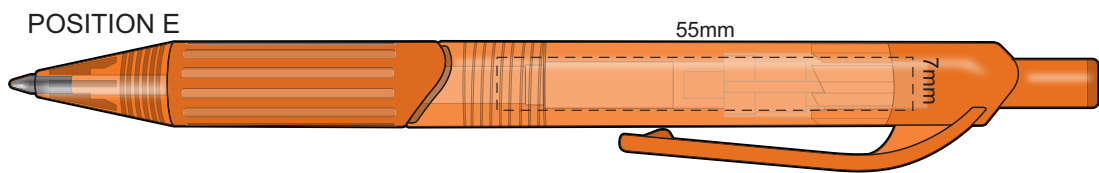

100% of Actual Size
Pad Print

100% of Actual Size
Direct Digital

100% of Actual Size
Pad Print (one side only)

100% of Actual Size
Digital Packaging Print
(one side only)

Digital Print is only available for natural option
Artwork will be printed directly onto the product via CMYK printing (no white),
colours will not be vibrant due to white ink not being available for this process.