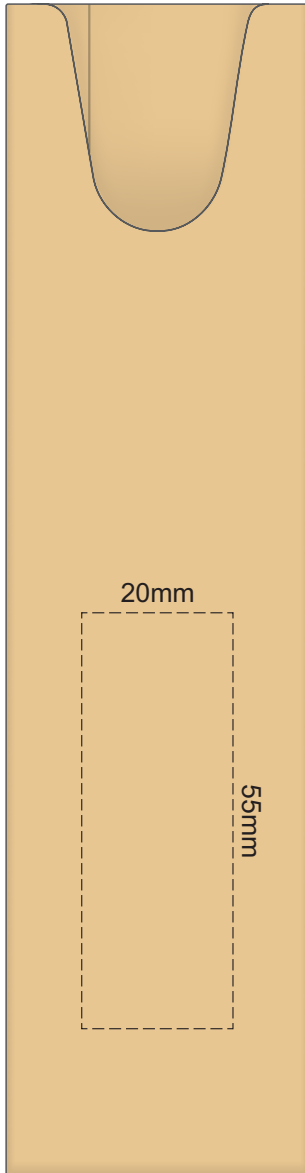

100% of Actual Size
Pad Print

100% of Actual Size
Direct Digital

100% of Actual Size
Pad Print (one side only)

100% of Actual Size
Digital Packaging Print
(one side only)

Digital Print is only available for natural option
Artwork will be printed directly onto the product via CMYK printing (no white),
colours will not be vibrant due to white ink not being available for this process.