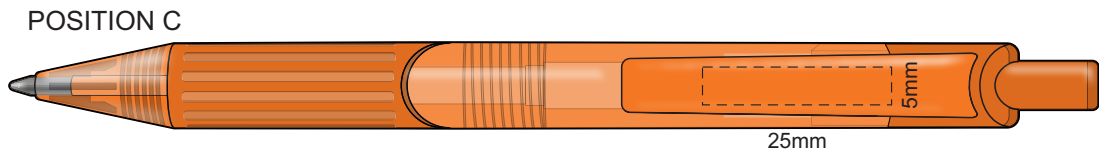

100% of Actual Size
Pad Print

100% of Actual Size
Direct Digital

100% of Actual Size
Pad Print (one side only)

100% of Actual Size
Digital Packaging Print
(one side only)

Digital Print is only available for natural option
Artwork will be printed directly onto the product via CMYK printing (no white),
colours will not be vibrant due to white ink not being available for this process.