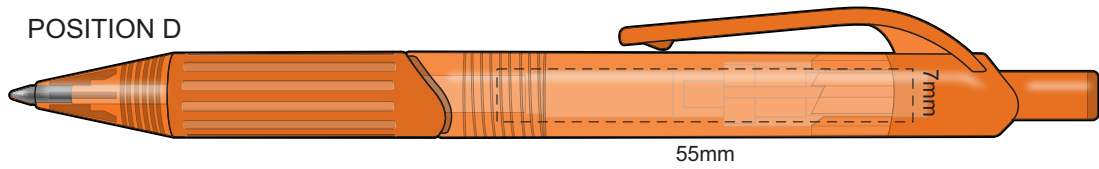

100% of Actual Size
Pad Print

100% of Actual Size
Direct Digital

100% of Actual Size
Pad Print (one side only)

100% of Actual Size
Digital Packaging Print
(one side only)

Digital Print is only available for natural option
Artwork will be printed directly onto the product via CMYK printing (no white),
colours will not be vibrant due to white ink not being available for this process.