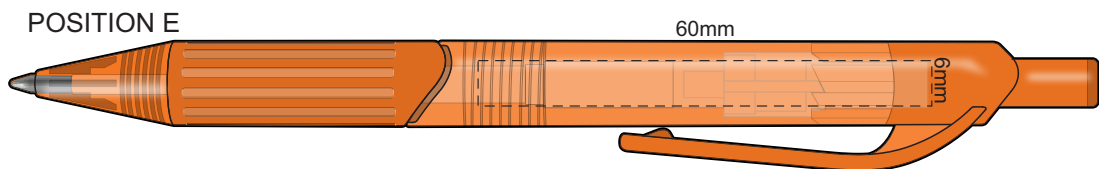

100% of Actual Size
Pad Print

100% of Actual Size
Direct Digital

100% of Actual Size
Pad Print (one side only)

100% of Actual Size
Digital Packaging Print
(one side only)

Digital Print is only available for natural option
Artwork will be printed directly onto the product via CMYK printing (no white),
colours will not be vibrant due to white ink not being available for this process.