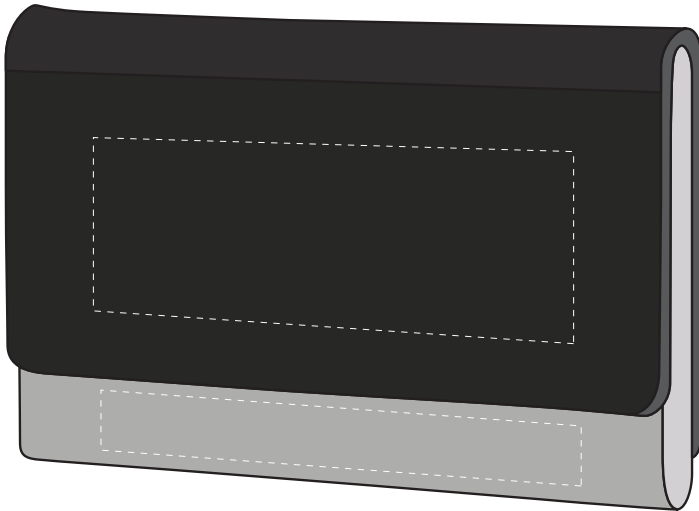

Actual Size: 100% when viewed on A4 paper

FRONT

Screen Print / Direct Digital

63.5mm

25.5mm

Laser Engraving

63.5mm

8mm

Engraves to a Natural Etch

BACK

Screen Print / Direct Digital

63.5mm

25.5mm