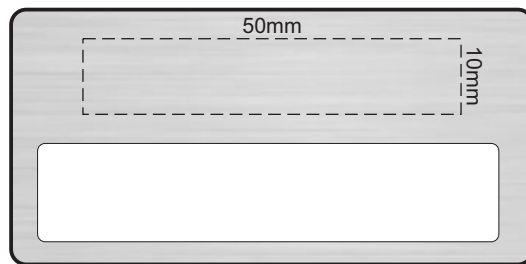

100% of Actual Size
Pad Print
Direct Digital
Laser Engraving

 Engraves to Black Finish