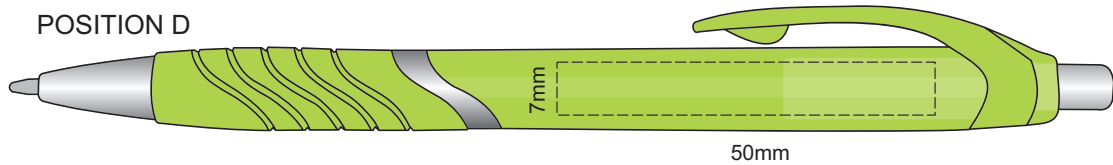

100% of Actual Size
Screen Print
(multi colour loose registration)

100% of Actual Size
Screen Print (one colour)

100% of Actual Size
Pad Print

100% of Actual Size
Direct Digital

100% of Actual Size
Pad Print (one side only)

100% of Actual Size
Digital Packaging Print
(one side only)

Digital Print is only available for natural option
Artwork will be printed directly onto the product via CMYK printing (no white),
colours will not be vibrant due to white ink not being available for this process.