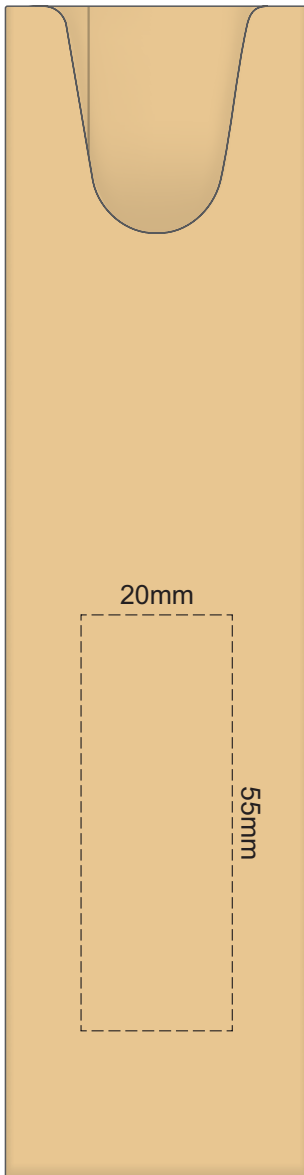

100% of Actual Size
Screen Print
(multi colour loose registration)

100% of Actual Size
Screen Print (one colour)

100% of Actual Size
Pad Print

100% of Actual Size
Direct Digital

100% of Actual Size
Pad Print (one side only)

100% of Actual Size
Digital Packaging Print
(one side only)

Digital Print is only available for natural option
Artwork will be printed directly onto the product via CMYK printing (no white),
colours will not be vibrant due to white ink not being available for this process.