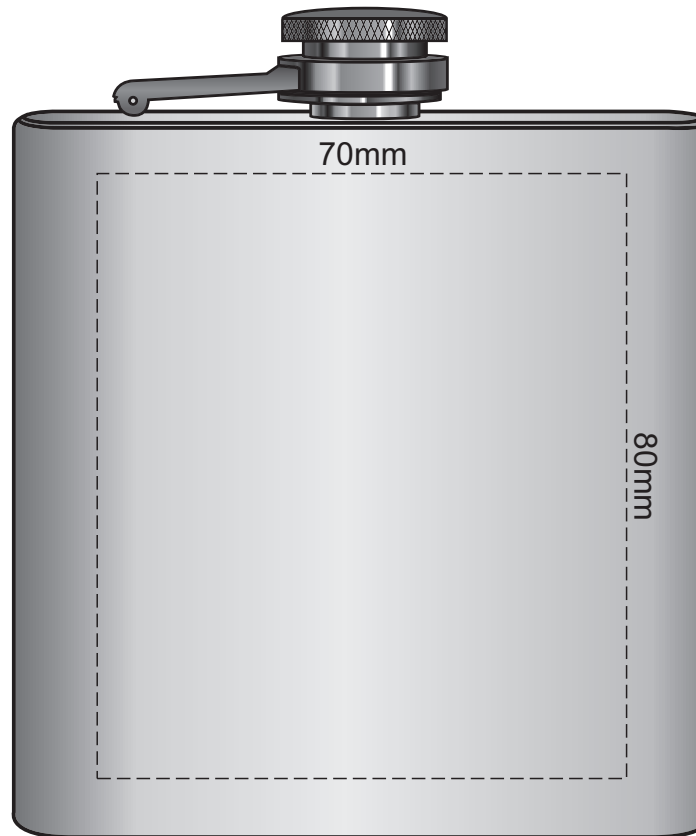

100% of Actual Size
Pad Print

Top View of Print Area

100% of Actual Size
Engraving

Top View of Print Area

Engraves to a
Natural Etch