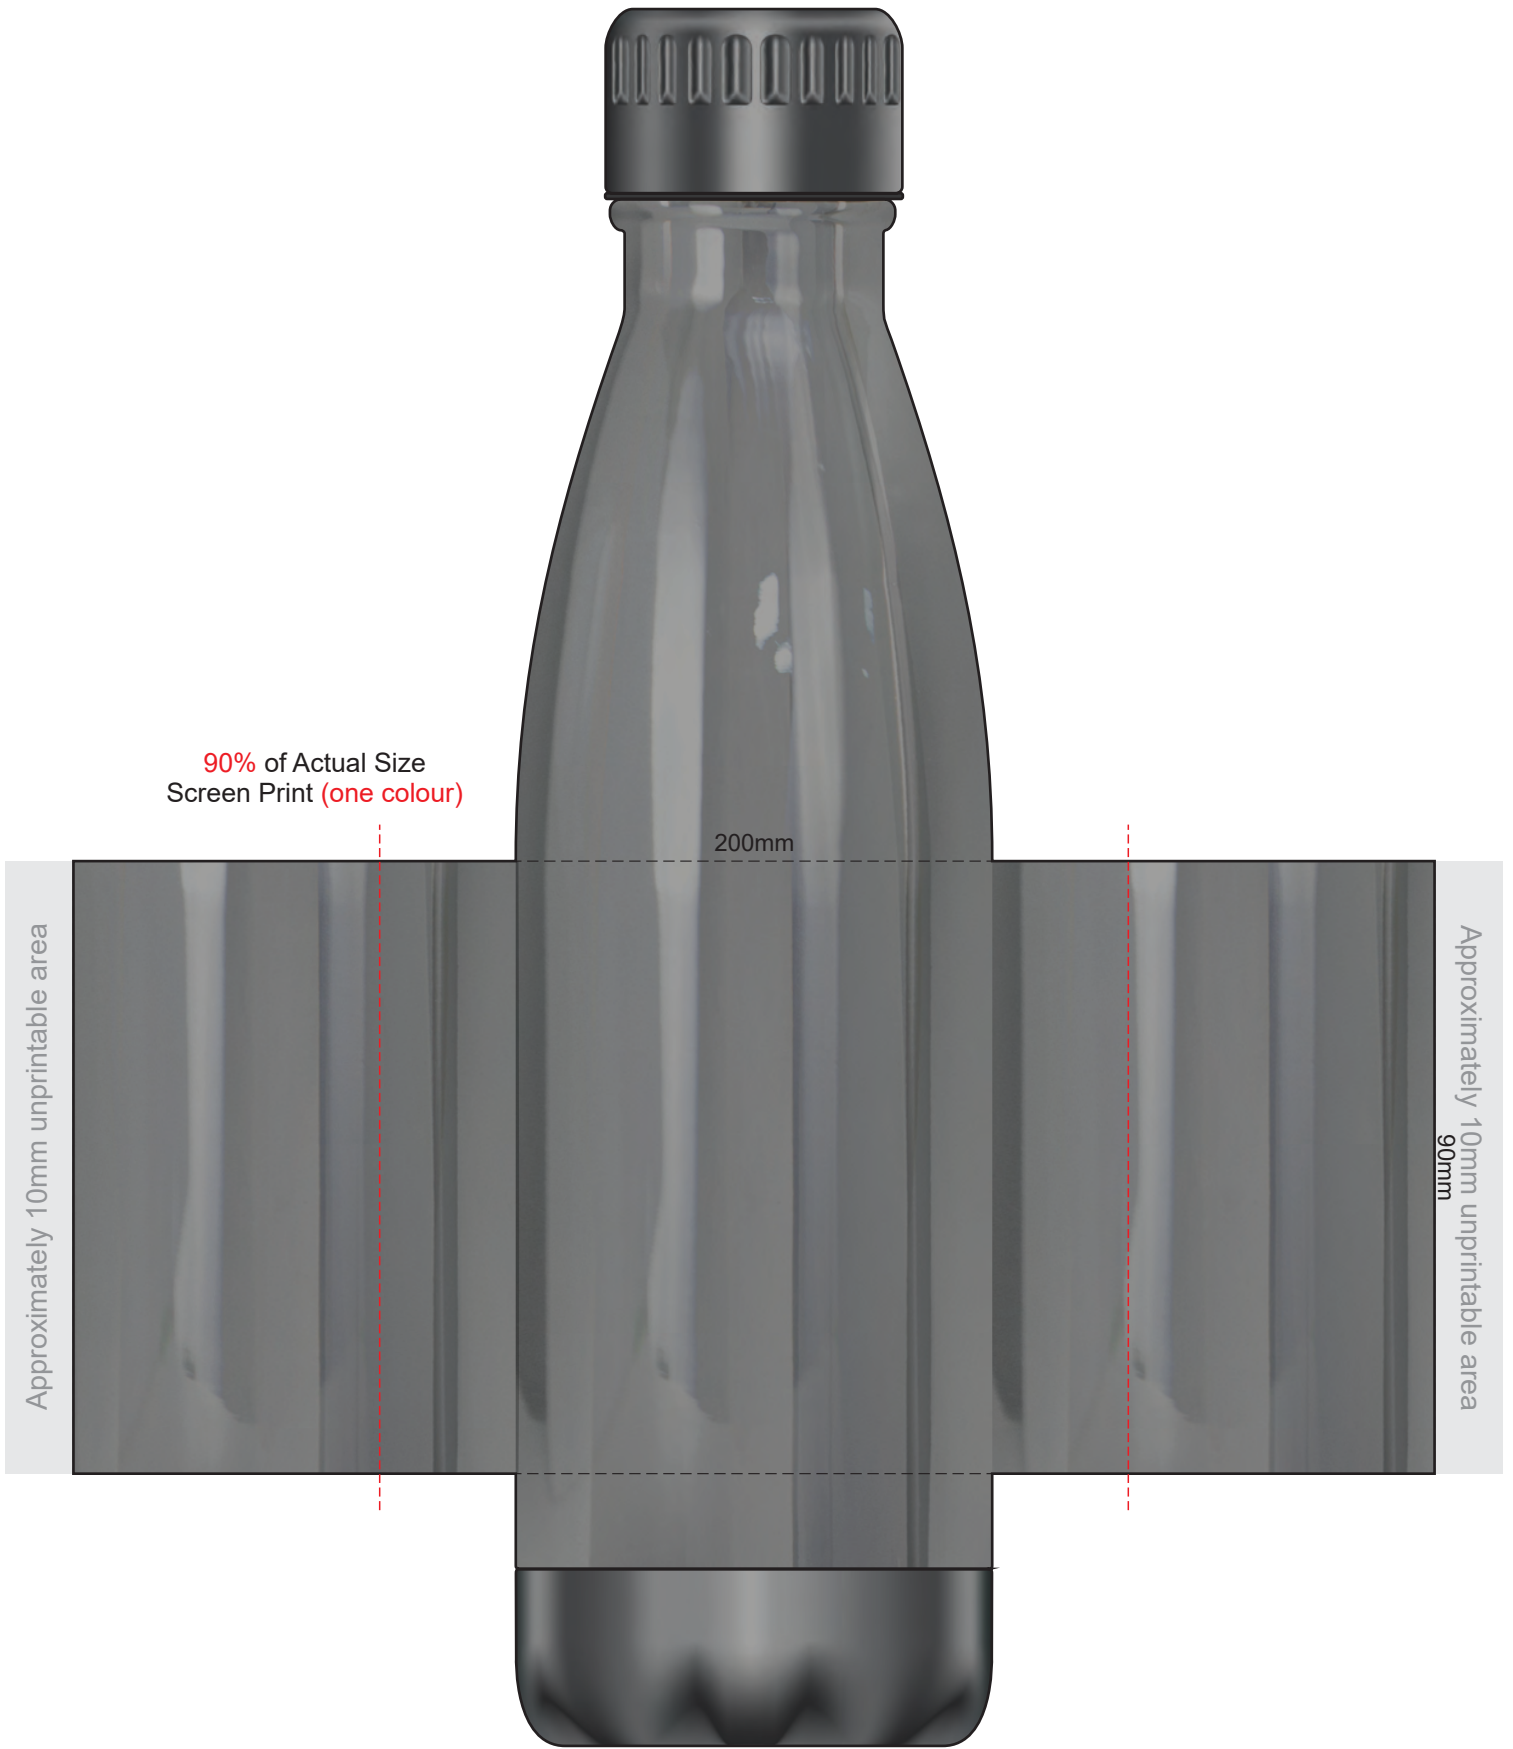

100% of Actual Size  
Pad Print

90% of Actual Size  
Screen Print (one colour)

200mm

Approximately 10mm unprintable area

Approximately 100mm unprintable area  
90mm

Red Line = Exact opposites of the product  
(centre artwork to the red line)

100% of Actual Size  
Pad Print (one colour)

50mm