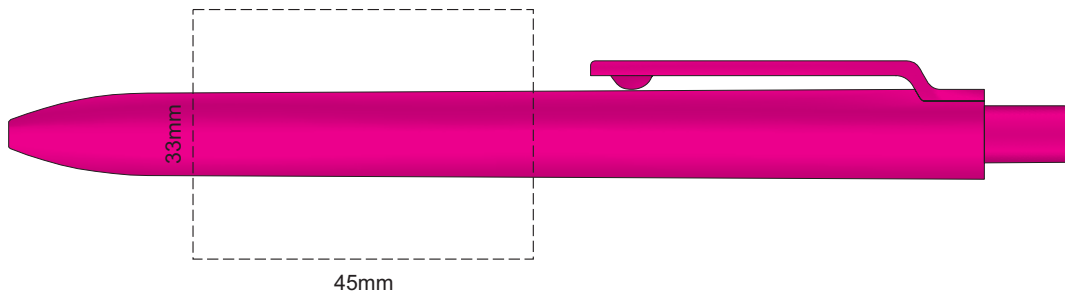

100% of Actual Size
Pad Print

100% of Actual Size
Screen Print

100% of Actual Size
Screen Print

100% of Actual Size
Full Colour

*The moulded 3D clip is a full colour print which can be any shape and size.
The maximum size is 50mm x 25mm.*