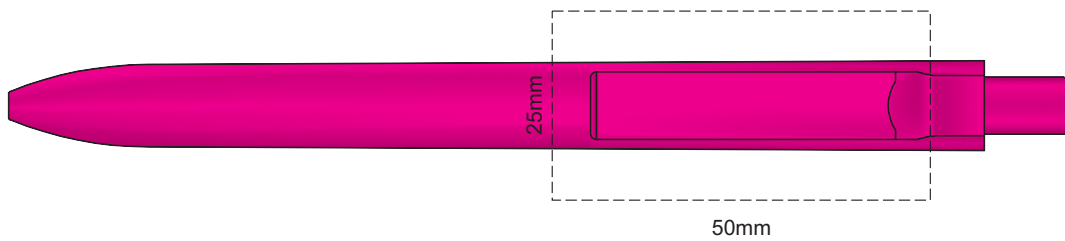

100% of Actual Size
Pad Print

100% of Actual Size
Screen Print

100% of Actual Size
Screen Print

100% of Actual Size
Full Colour

*The moulded 3D clip is a full colour print which can be any shape and size.
The maximum size is 50mm x 25mm.*