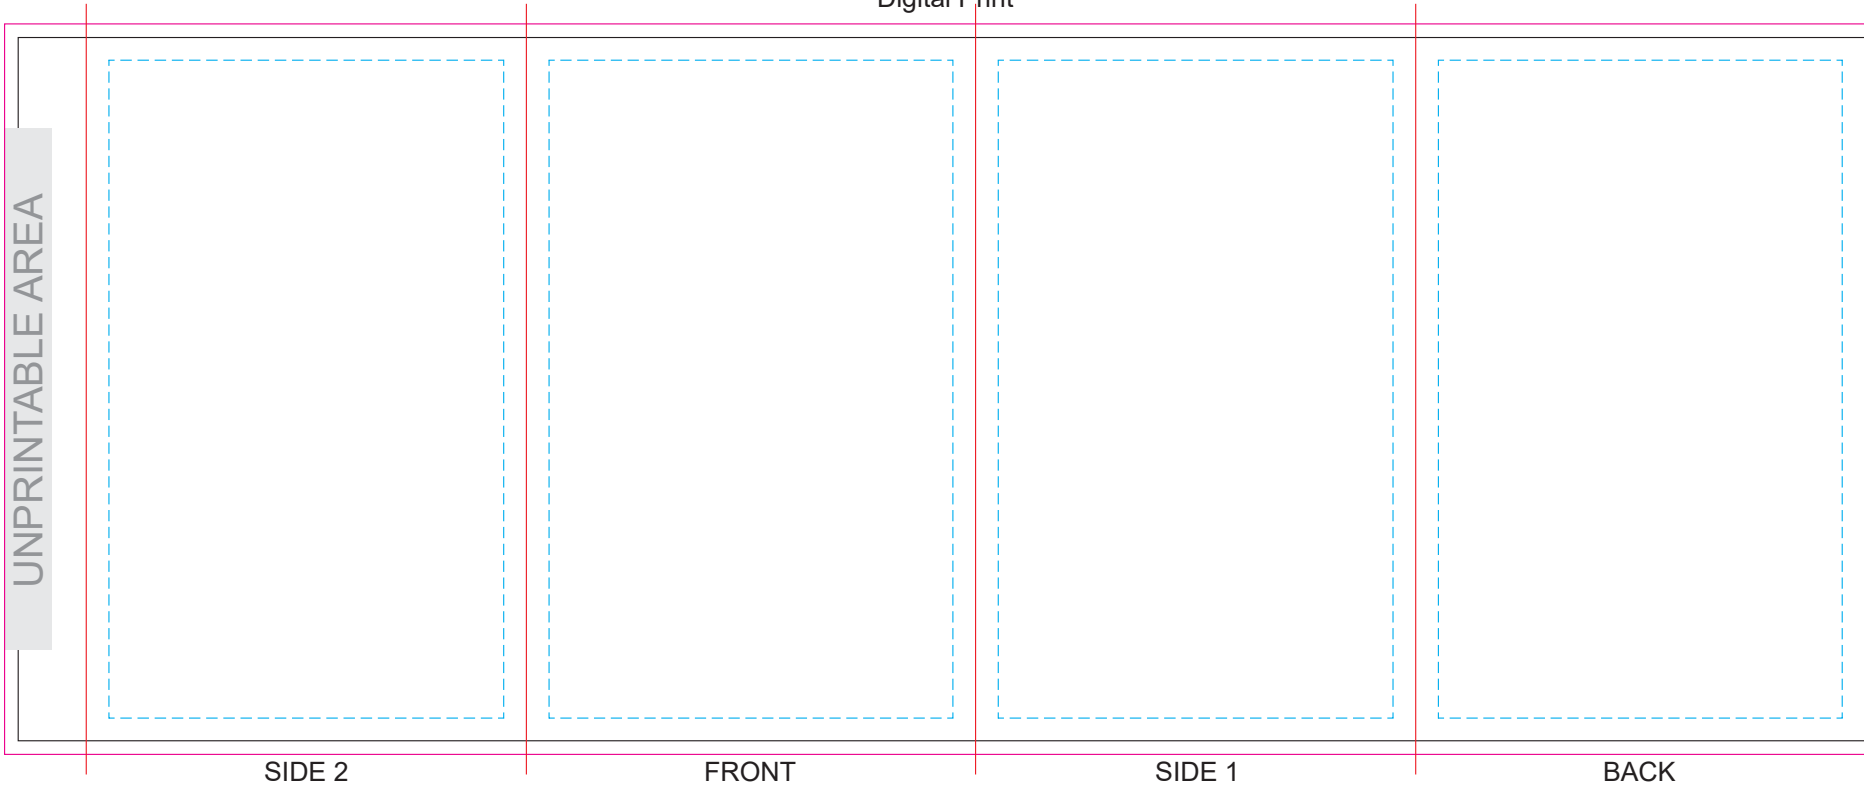

100% of Actual Size
Pad Print

100% of Actual Size
Pad Print

SIDE 1

SIDE 2

100% of Actual Size
Screen Print (one colour)

100% of Actual Size
Screen Print (one colour)
Double Sided Template Front & Back

Red Line = Exact opposites of the product
(centre artwork to the red line)

100% of Actual Size
Silicone Digital Print
Debossed

SIDE 1

SIDE 2

Flip Colour	Band Colour
Light beige	Light beige
Grey	Grey
White	White
Yellow	Yellow
Orange	Orange
Pink	Pink
Red	Red
Light green	Light green
Green	Green
Teal	Teal
Light blue	Light blue
Dark blue	Dark blue
Dark navy	Dark navy
Purple	Purple
Dark grey	Dark grey

GIFT BOX SLEEVE
60% of Actual Size
Digital Print

Blue Line = The SIGNIFICANT PRINT AREA
(Keep all critical images & text within this box)
Black Line = Maximum print area
Pink Line = Bleed off to here
Red Line = Fold Line