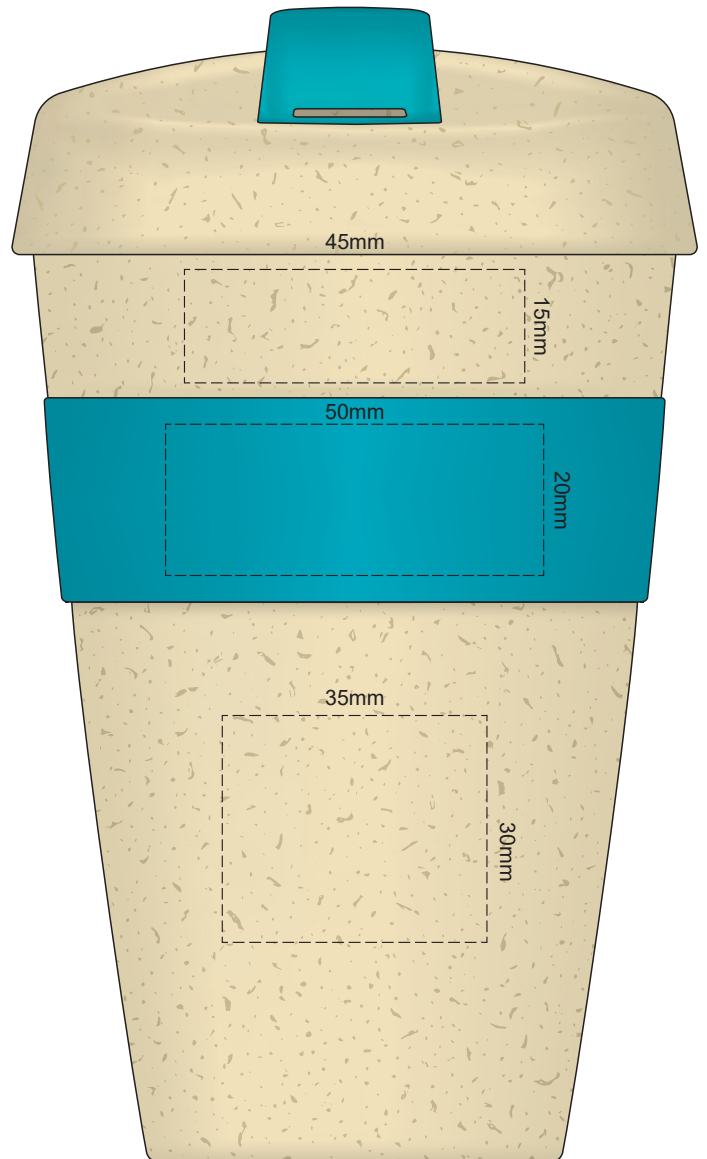

100% of Actual Size
Pad Print

100% of Actual Size
Pad Print

SIDE 1

SIDE 2

100% of Actual Size
Screen Print (one colour)

100% of Actual Size
Screen Print (one colour)
Double Sided Template Front & Back

Red Line = Exact opposites of the product
(centre artwork to the red line)

100% of Actual Size
Silicone Digital Print
Debossed

SIDE 1

SIDE 2

Flip Colour	Band Colour
Light beige	Light beige
Grey	Grey
White	White
Yellow	Yellow
Orange	Orange
Pink	Pink
Red	Red
Light green	Light green
Green	Green
Teal	Teal
Light blue	Light blue
Dark blue	Dark blue
Dark navy	Dark navy
Purple	Purple
Dark grey	Dark grey

100% of Actual Size
Digital Packaging Print
FRONT

Artwork will be printed directly onto the product via CMYK printing (no white), colours will not be vibrant due to white ink not being available for this process.

GIFT BOX SLEEVE
60% of Actual Size
Digital Print

Blue Line = The SIGNIFICANT PRINT AREA
(Keep all critical images & text within this box)
Black Line = Maximum print area
Pink Line = Bleed off to here
Red Line = Fold Line