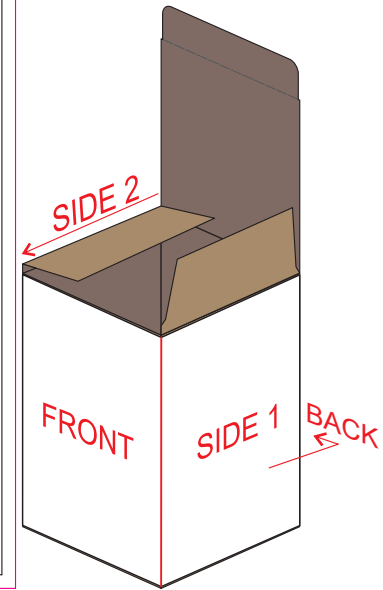

100% of Actual Size
Pad Print

100% of Actual Size
Pad Print

SIDE 1

SIDE 2

100% of Actual Size
Screen Print (one colour)

100% of Actual Size
Screen Print (one colour)
Double Sided Template Front & Back

Red Line = Exact opposites of the product
(centre artwork to the red line)

100% of Actual Size
Silicone Digital Print
Debossed

SIDE 1

SIDE 2

Flip Colour	Band Colour
Light beige	Light beige
Grey	Grey
White	White
Yellow	Yellow
Orange	Orange
Pink	Pink
Red	Red
Light green	Light green
Green	Green
Teal	Teal
Light blue	Light blue
Dark blue	Dark blue
Dark navy	Dark navy
Purple	Purple
Dark grey	Dark grey

100% of Actual Size
Digital Packaging Print
FRONT

Artwork will be printed directly onto the product via CMYK printing (no white), colours will not be vibrant due to white ink not being available for this process.

GIFT BOX SLEEVE
60% of Actual Size
Digital Print

Blue Line = The SIGNIFICANT PRINT AREA
(Keep all critical images & text within this box)
Black Line = Maximum print area
Pink Line = Bleed off to here
Red Line = Fold Line