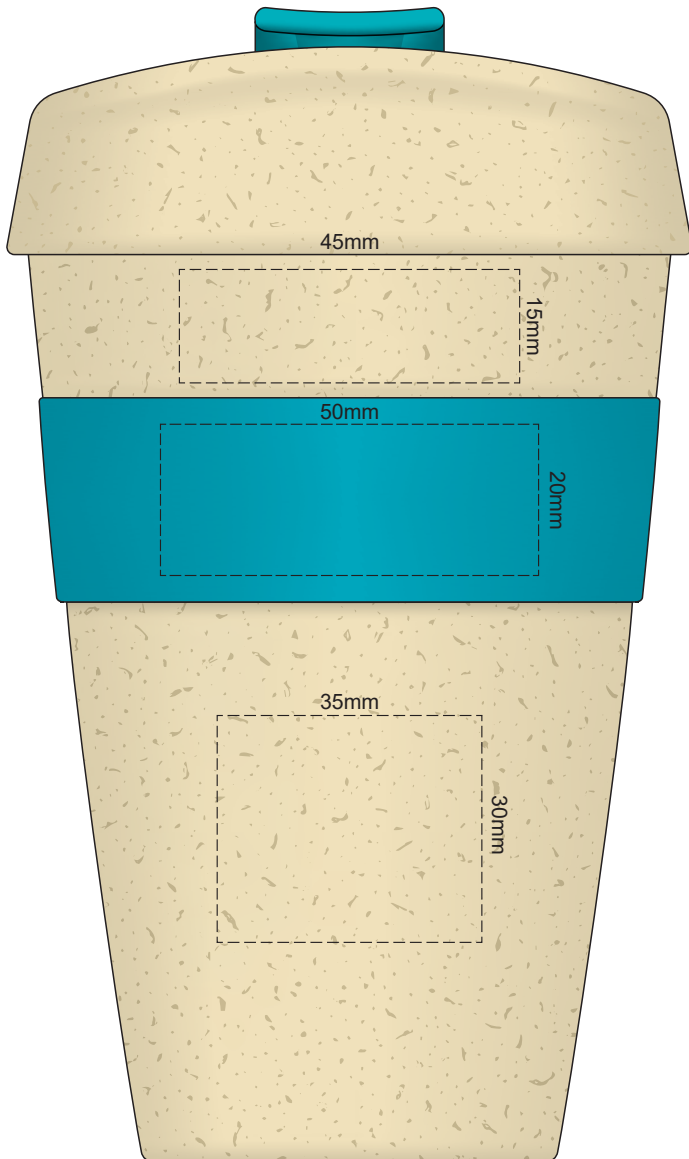

100% of Actual Size
Pad Print

100% of Actual Size
Pad Print

SIDE 1

SIDE 2

100% of Actual Size
Screen Print (one colour)

100% of Actual Size
Screen Print (one colour)
Double Sided Template Front & Back

Red Line = Exact opposites of the product
(centre artwork to the red line)

100% of Actual Size
Silicone Digital Print
Debossed

SIDE 1

SIDE 2

Flip Colour	Band Colour
Light beige	Light beige
Grey	Grey
White	White
Yellow	Yellow
Orange	Orange
Pink	Pink
Red	Red
Light green	Light green
Green	Green
Teal	Teal
Light blue	Light blue
Dark blue	Dark blue
Dark navy	Dark navy
Purple	Purple
Dark grey	Dark grey

100% of Actual Size
Digital Packaging Print
FRONT

Artwork will be printed directly onto the product via CMYK printing (no white), colours will not be vibrant due to white ink not being available for this process.

GIFT BOX SLEEVE
60% of Actual Size
Digital Print

Blue Line = The SIGNIFICANT PRINT AREA
(Keep all critical images & text within this box)
Black Line = Maximum print area
Pink Line = Bleed off to here
Red Line = Fold Line