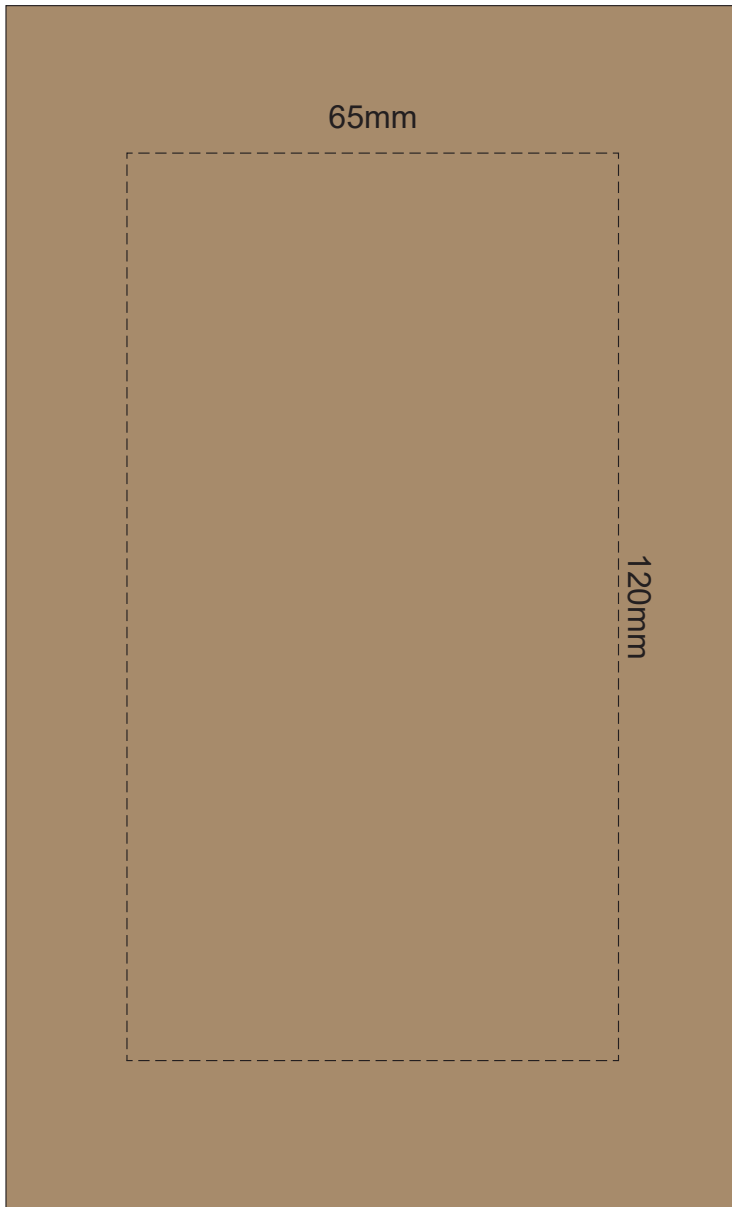

100% of Actual Size
Digital Packaging Print
FRONT

Artwork will be printed directly onto the product via CMYK printing (no white), colours will not be vibrant due to white ink not being available for this process.