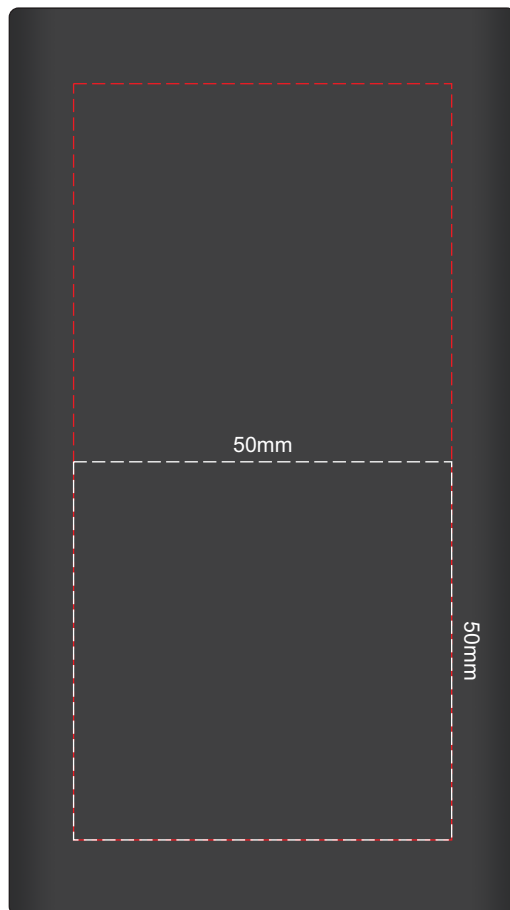

100% of Actual Size
Pad Print

CHARGER
INPUT ↓

Branding area can be moved anywhere within the red line.

BACK

wireless function is not applicable

100% of Actual Size
Engraving
Direct Digital

CHARGER
INPUT ↓

 Engraves to an
Oxidised White Finish

BACK
wireless function is not applicable

100% of Actual Size
Pad Print