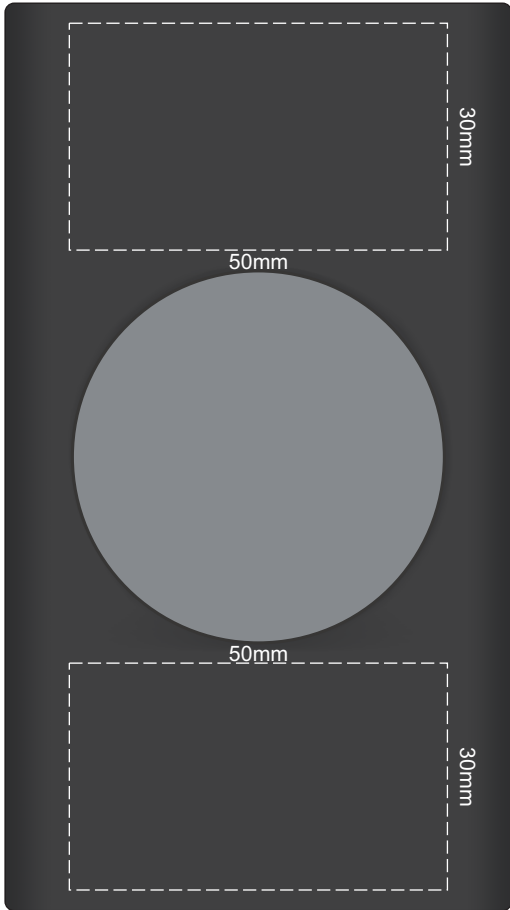

100% of Actual Size
Pad Print

CHARGER
INPUT ↓

Branding area can be moved anywhere within the red line.

BACK

wireless function is not applicable

100% of Actual Size
Engraving
Direct Digital

CHARGER
INPUT ↓

 Engraves to an
Oxidised White Finish

BACK
wireless function is not applicable

100% of Actual Size
Pad Print