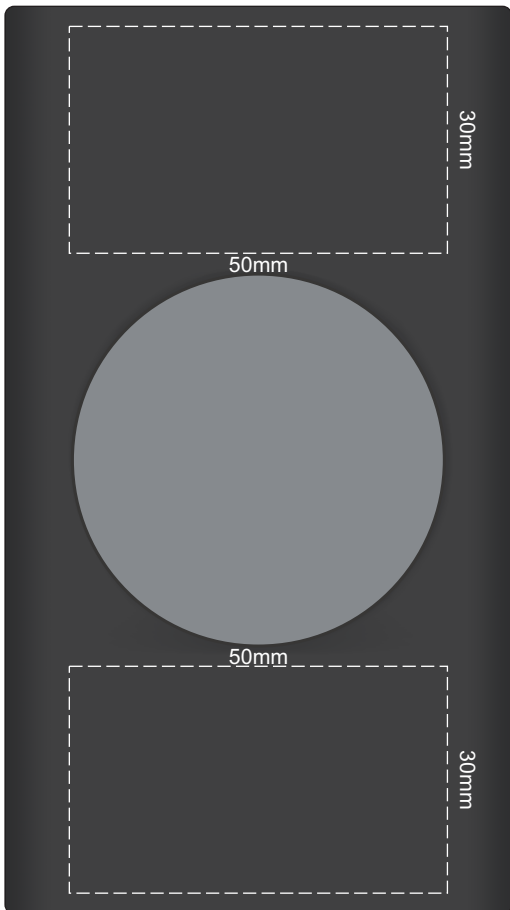

100% of Actual Size
Pad Print

CHARGER
INPUT ↓

Branding area can be moved anywhere within the red line.

BACK

wireless function is not applicable

100% of Actual Size
Engraving
Direct Digital

CHARGER
INPUT ↓

 Engraves to an
Oxidised White Finish

BACK
wireless function is not applicable

100% of Actual Size
Pad Print