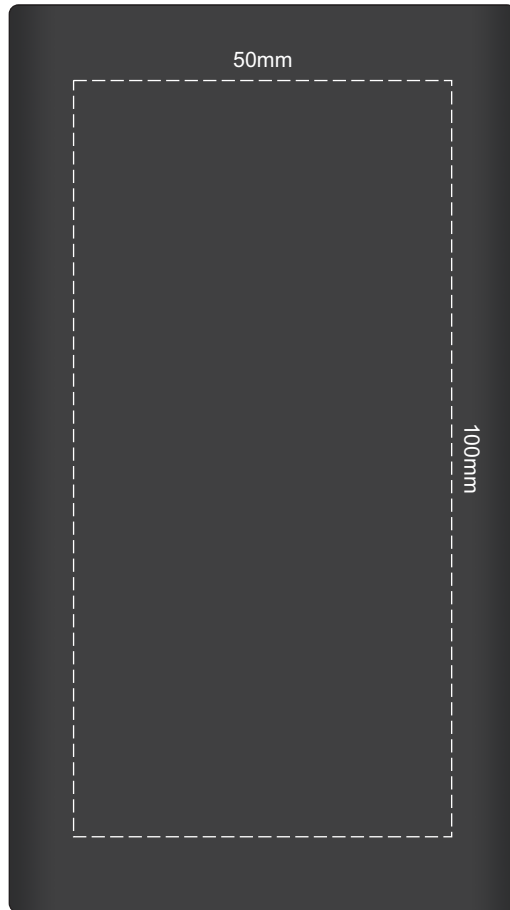

100% of Actual Size
Pad Print

CHARGER
INPUT ↓

Branding area can be moved anywhere within the red line.

BACK

wireless function is not applicable

100% of Actual Size
Engraving
Direct Digital

CHARGER
INPUT ↓

 Engraves to an
Oxidised White Finish

BACK
wireless function is not applicable

100% of Actual Size
Pad Print