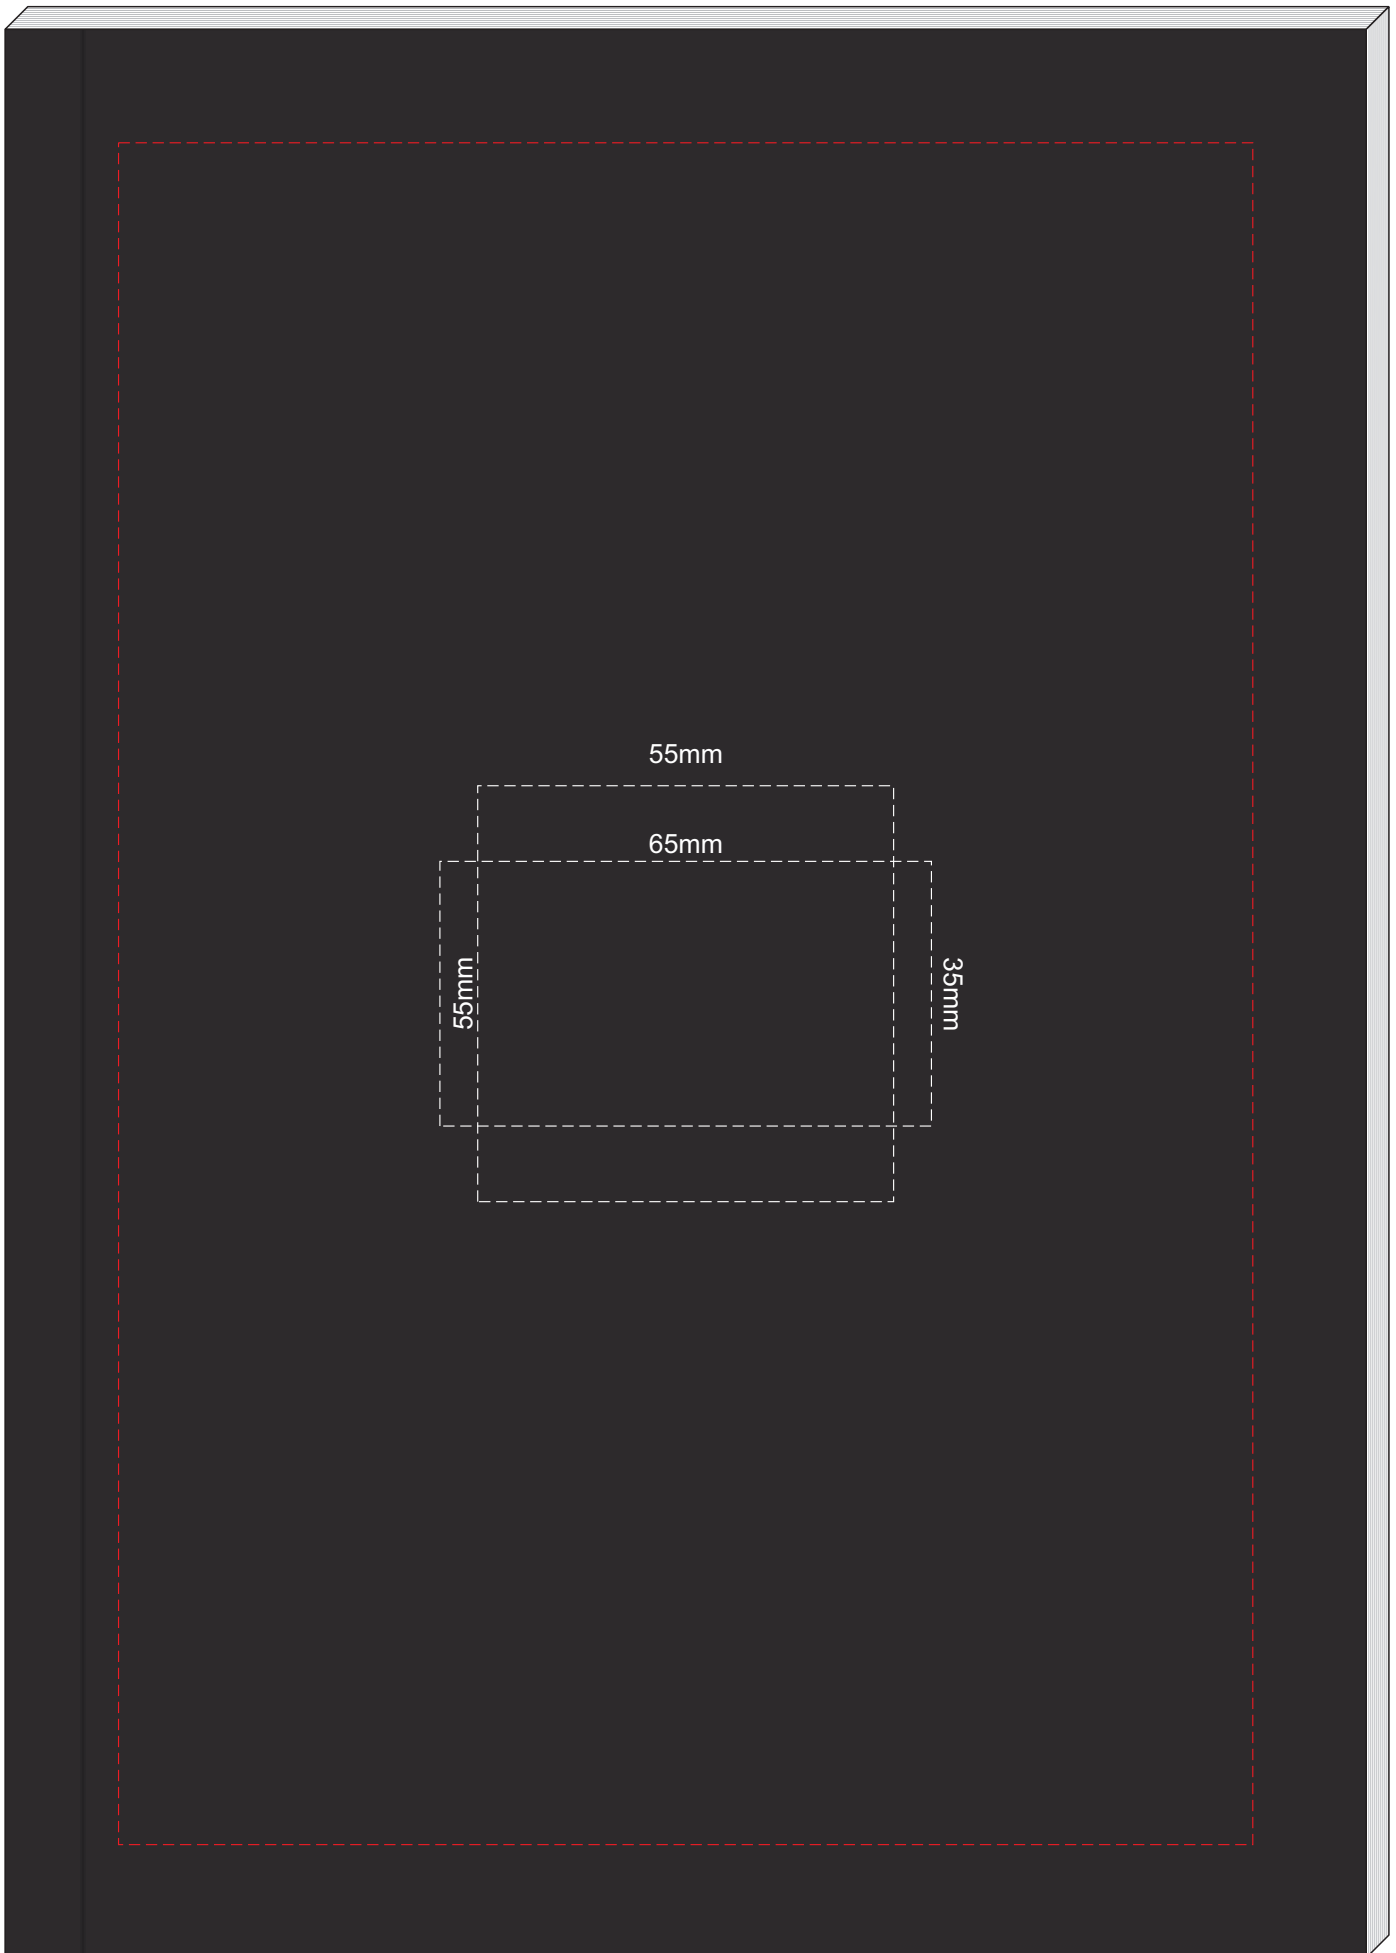

100% of Actual Size
Pad Print

Branding area can be moved **anywhere within the red line.**

100% of Actual Size
Screen Print (one colour)

70% of Actual Size
Digital Packaging Print
(Front and Back Available Print)

Digital Print is only available for natural option
Artwork will be printed directly onto the product via CMYK printing (no white),
colours will not be vibrant due to white ink not being available for this process.