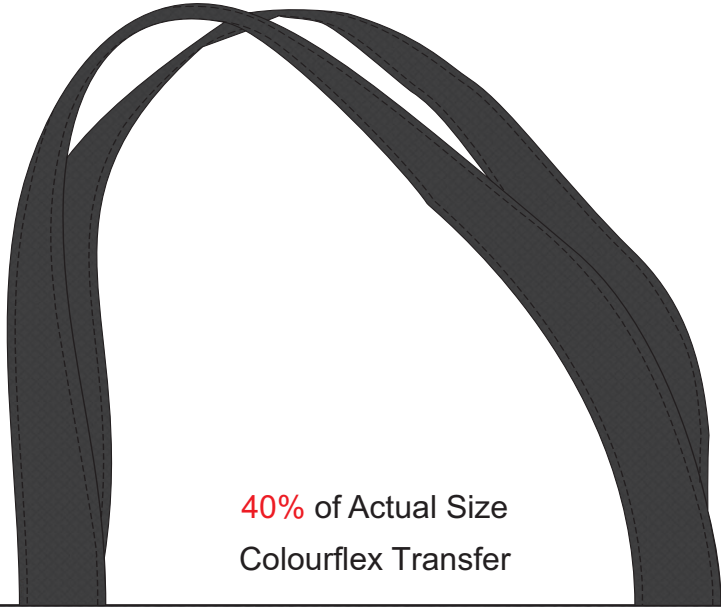

40% of Actual Size

Screen Print

300mm

200mm

40% of Actual Size
Colourflex Transfer

275mm

200mm